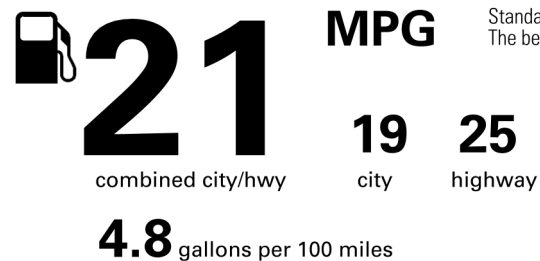

BASE MANUFACTURER'S SUGGESTED RETAIL PRICE \$55,710.00

OPTIONAL EQUIPMENT

FE	50 STATE EMISSIONS	
MR	Power Tilt/Slide Moonroof	850.00
PC	Premium Paint	475.00
TD	Tow Tech Package - w/ Trailer Reverse Assist (TRA) Control, Digital Display Rearview Mirror	400.00
1Y.	Connected Services Trial Offering:2 addtl yrs of Drive Connect & Remote Connect. In addition to 1 yr standard trials. Remote incl at no extra cost. 4G network dependent. Terms apply	325.00
3T.	Roof Rail Cross Bars Gloss Black	420.00
63.	Floor Mats- All Weather- '4Runner'	248.00
9V.	Accessory Ready LED Lantern	160.00
BM.	Bodyside Molding- Color Keyed	260.00
D5.	Door Edge Guards- Front Color Keyed	150.00
MF.	Mudguards- Fr +Rr Molded Black '4Runner'	175.00
R4.	Side Steps- TRD Cast Aluminum Black	1,250.00
R5.	Cargo Tray- All Weather '4Runner'	140.00

Not Original - Copy
 Created: 2023-10-23 10:23:03 (UTC)

EPA DOT Fuel Economy and Environment

Gasoline Vehicle

Fuel Economy

You spend \$3,250
 more in fuel costs over 5 years compared to the average new vehicle.